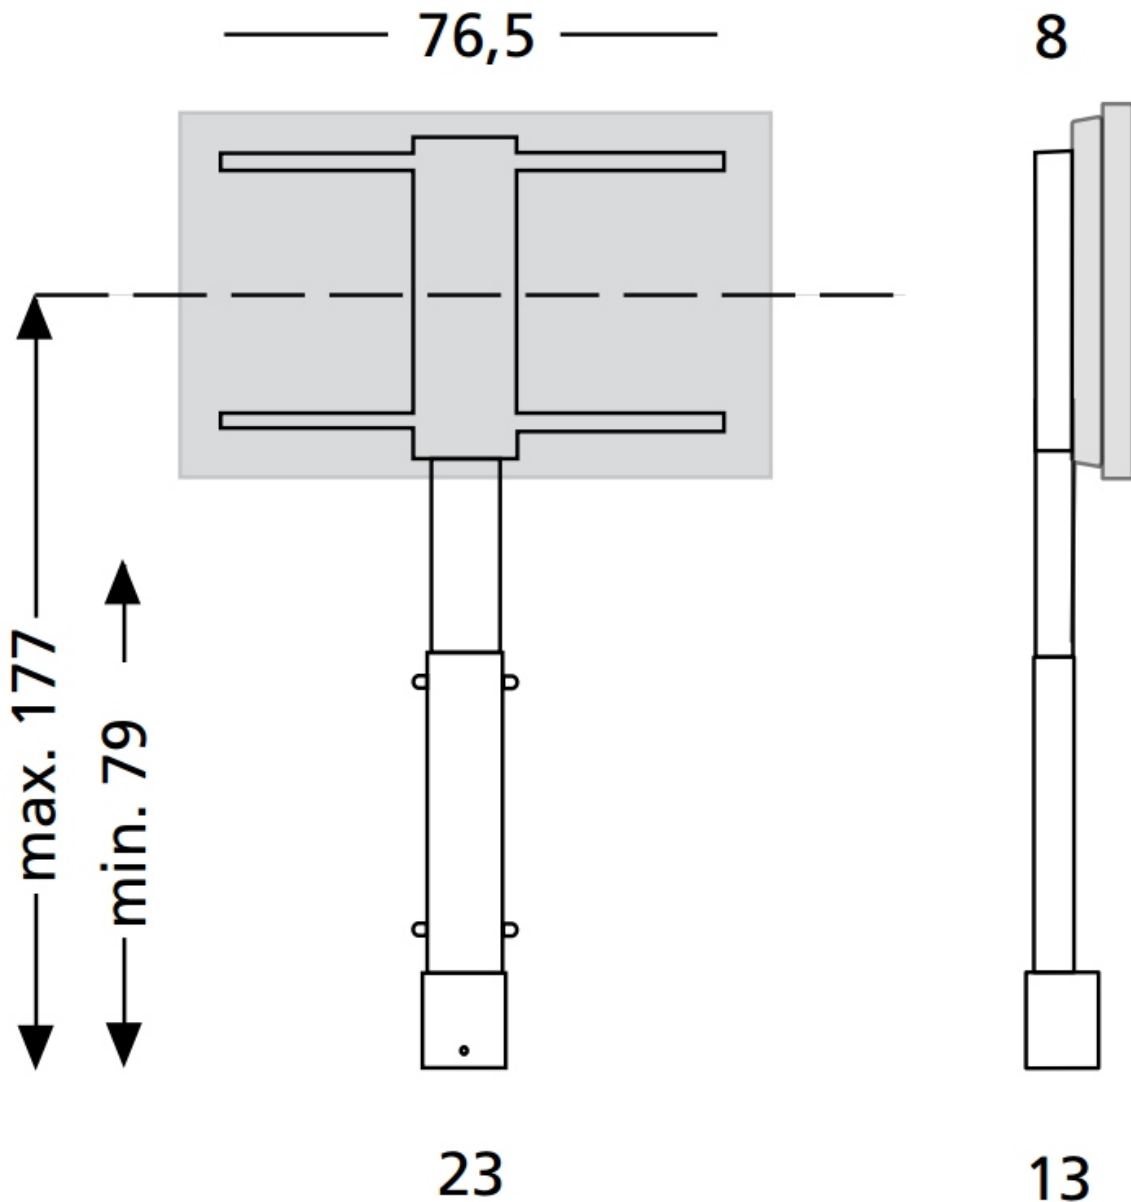

iBT Motorised Wall Lift

iBTWALLLIFT-01

Supports up to 65kg ●

Suitable for 42", 55" & 65" ●

meeting rooms

video conferencing

real time collaboration

classrooms

lecture theatres

digital signage