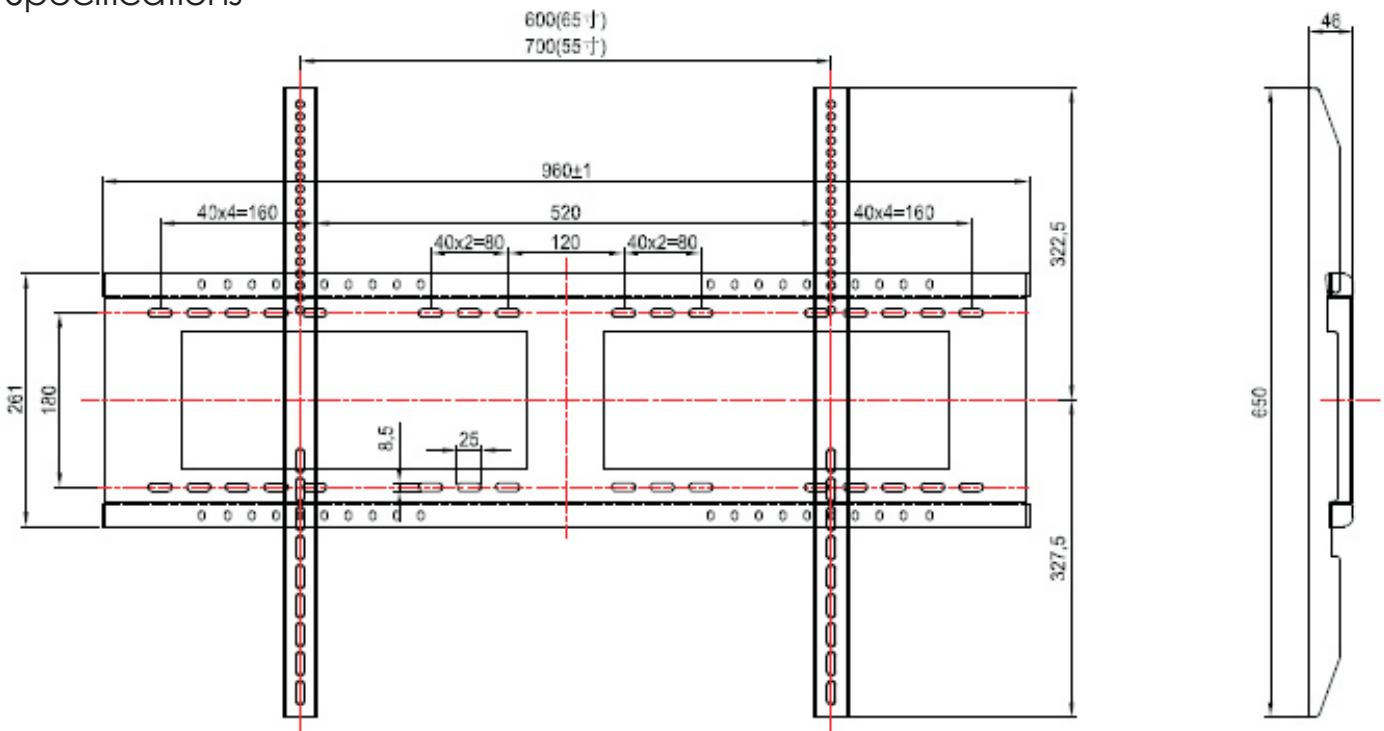

Interactive . RealTime . Collaboration

iBT Wall Mount

iBTWALMNT-02

Supports up to 160kg ●

Suitable for 42", 55", 65", 70", 75", 84" & 98" ●

● Specifications

meeting rooms

video conferencing